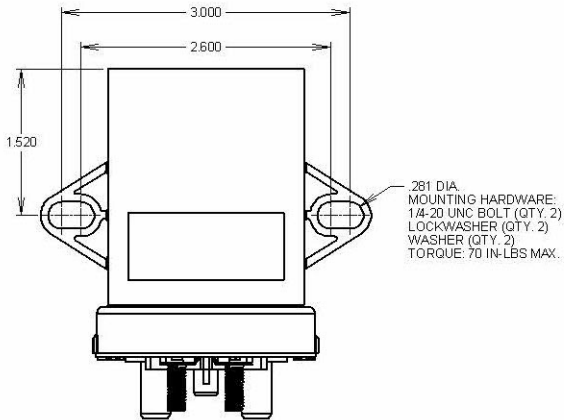

CONTROL LABEL

DATE CODE (YYWK)

(C)

IND. CONTROL LABEL

NOTE: HARDWARE NOT INCLUDED