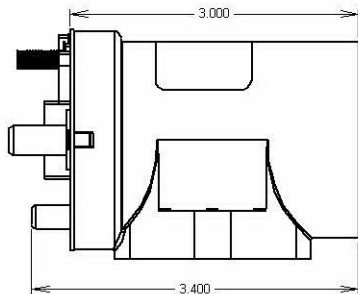

CONTROL LABEL

DATE CODE (YYWK)

(C)

IND. CONTROL LABEL

NOTE: HARDWARE NOT INCLUDED