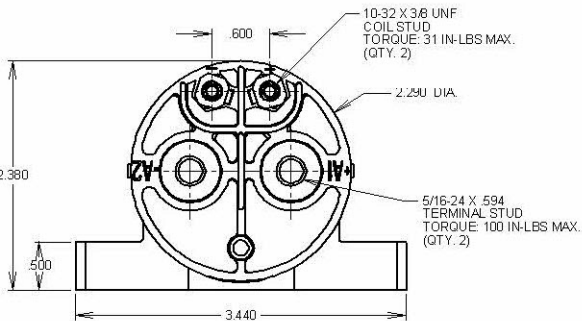

CONTROL LABEL

DATE CODE (YYWK)

(C)

IND. CONTROL LABEL

NOTE: HARDWARE NOT INCLUDED